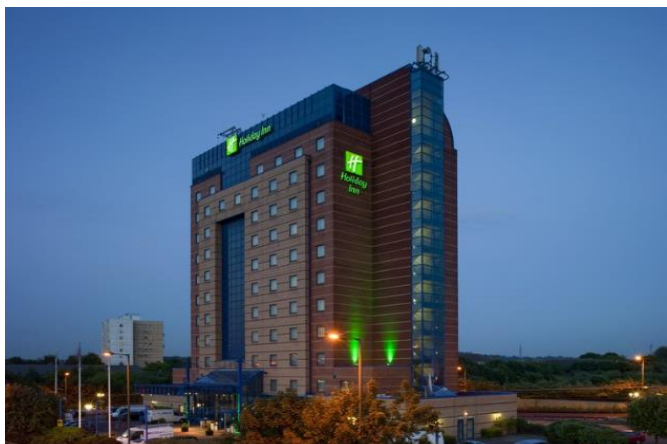

Tilling Road, Brent Cross, NW2 1LP
0871 972 9094

<http://www.ihg.com/holidayinn/hotels/us/en/london/bregc/hoteldetail>

- 10 minute drive
- Complimentary shuttle bus to Brent Cross Underground Station

From £120.00 Bed and Breakfast
Use the link below to book;